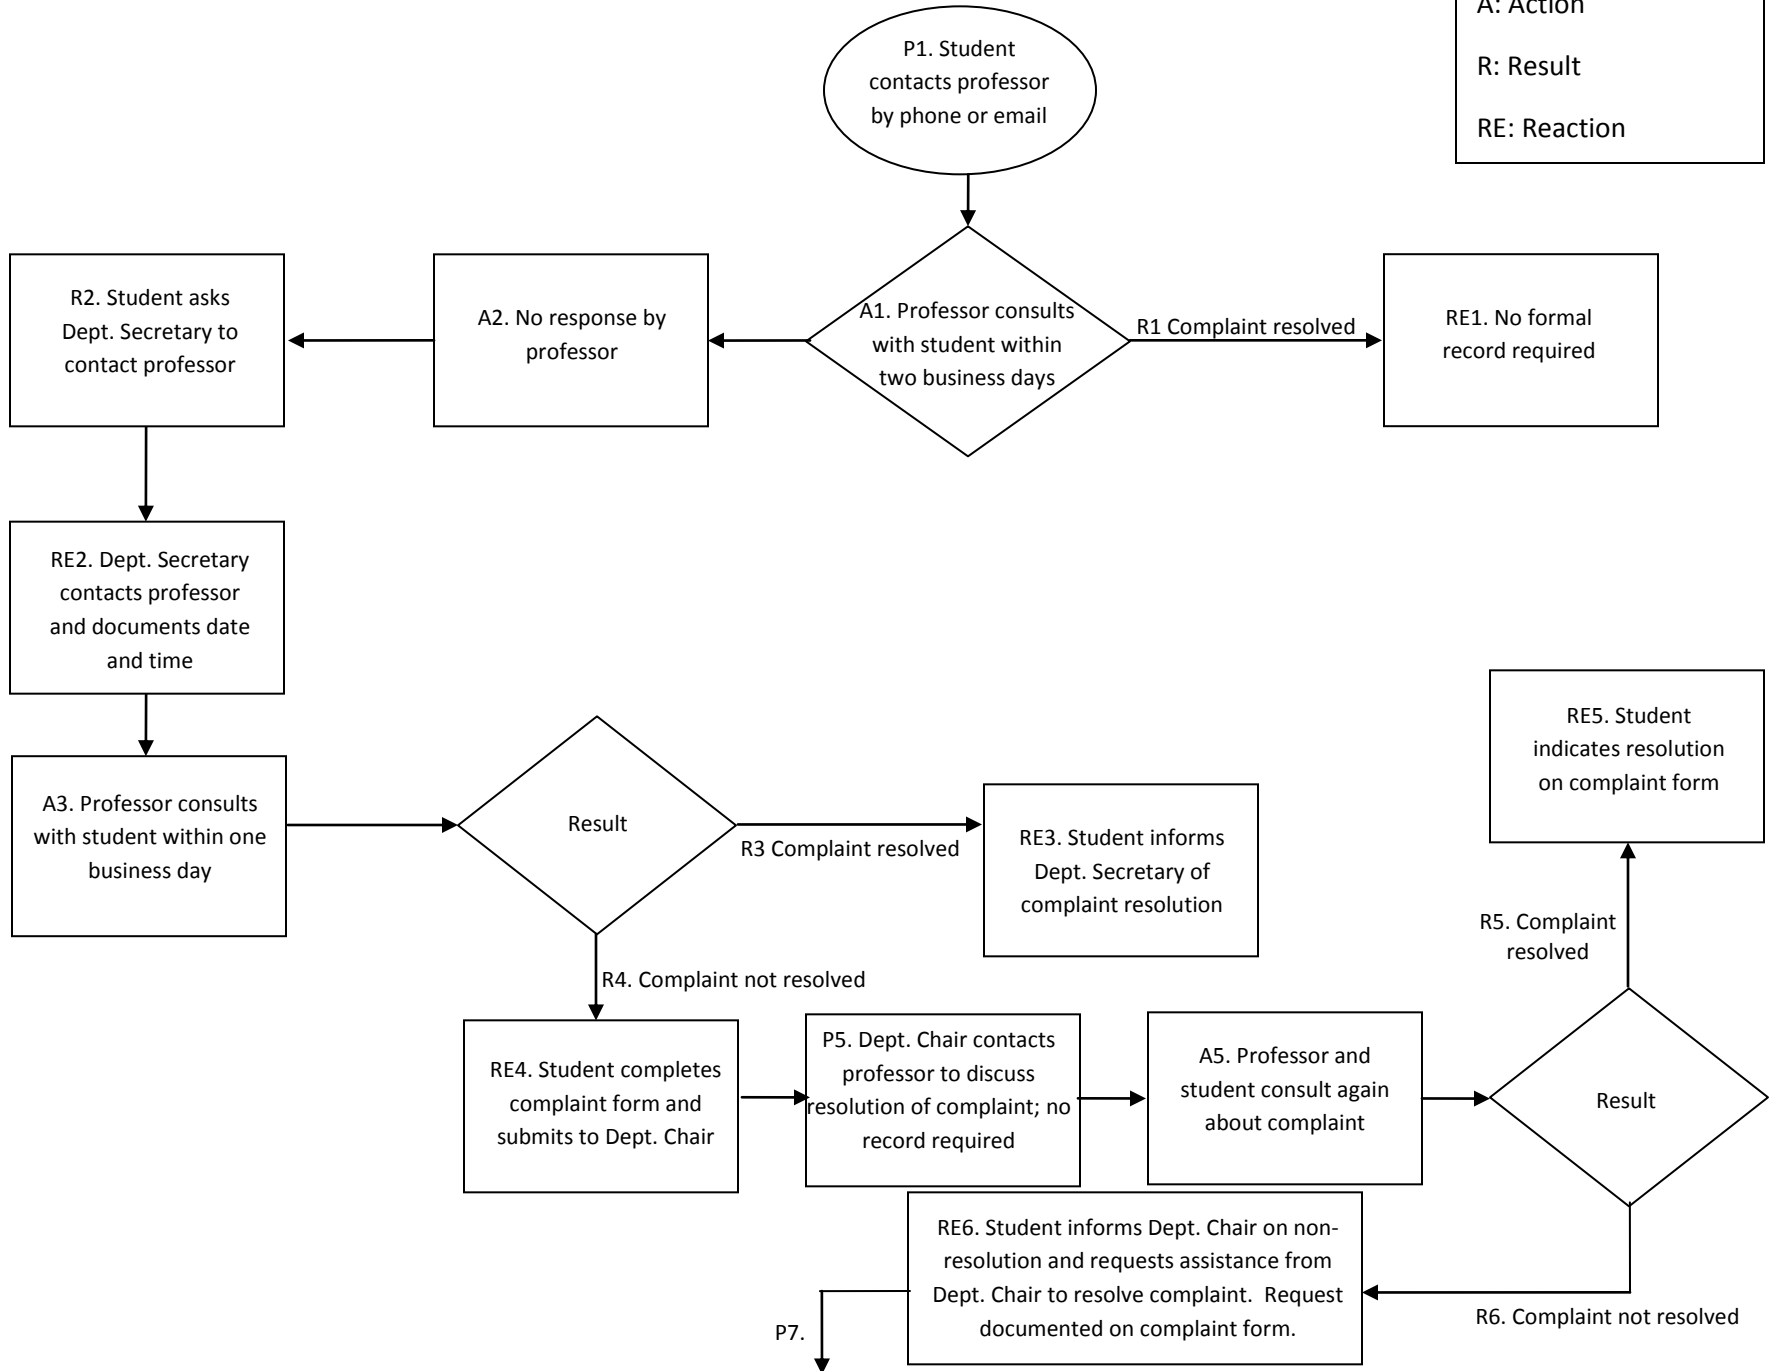

Student Complaint Resolution Procedure Matrix
Department of Reading and Elementary Education UNC Charlotte

Legend:

P: Procedure
A: Action
R: Result
RE: Reaction

Student Complaint Resolution Procedure Matrix
Department of Reading and Elementary Education UNC Charlotte